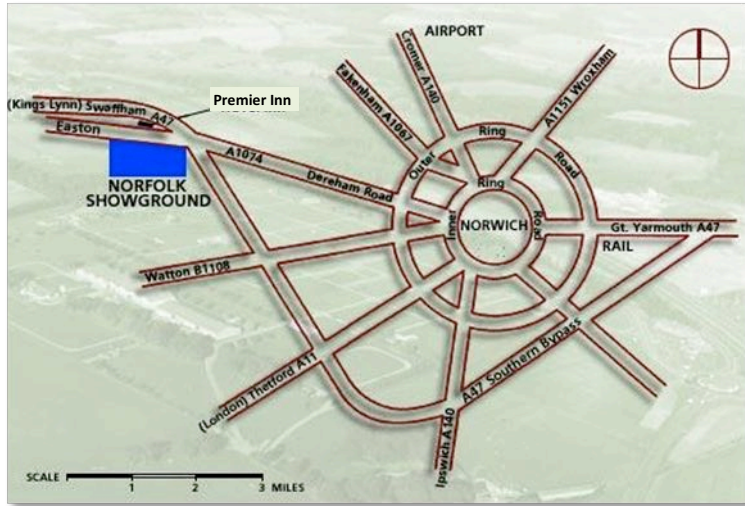

Larking Gowen City of Norwich Half Marathon

Sunday 9 April 2017 - Norfolk Showground - start 10:30am

The Norfolk Showground is located on the western outskirts of Norwich; please follow the directions below and look for the brown "Showground" signs on all major roads around Norwich. The full postal address is Norfolk Showground, Dereham Road, Costessey, Norwich, NR5 0TT.

From the North - take the A1 southbound to Newark. Take the A17 eastbound to King's Lynn via Sleaford, and then follow the A47 eastbound to Norwich

From the Midlands - follow the M6 eastbound to its junction with the M1. Take the A14 eastbound to Newmarket, and then the A11 northbound to Norwich

From London & the South West - follow the M25 to junction 27. Take the M11 northbound and then the A11 to Norwich

From the South East - follow the M25 to junction 28 and then take the A12 northbound to Ipswich. Follow the A14 westbound and then take the A140 northbound to Norwich