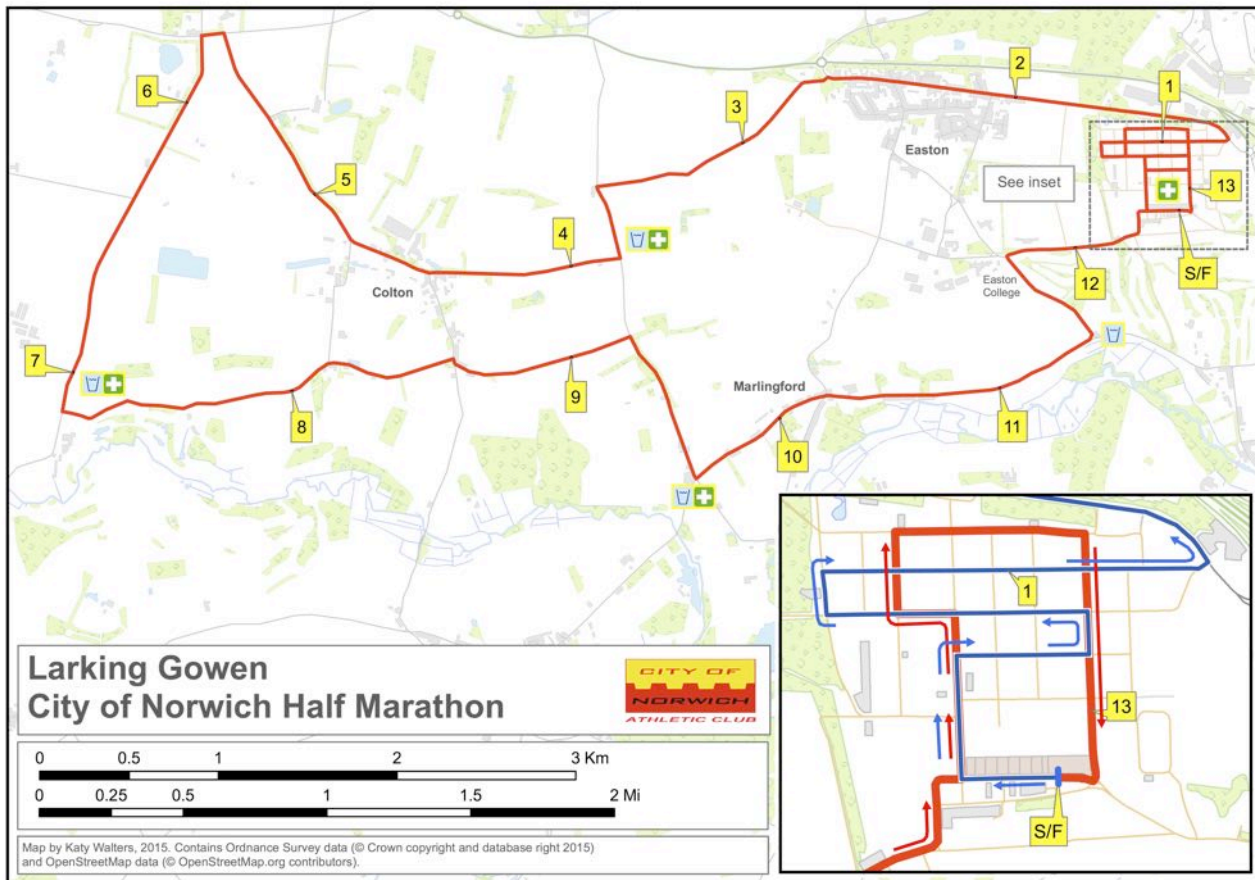

Larking Gowen City of Norwich Half Marathon

Sunday 9 April 2017 - Norfolk Showground - start 10:30am

The Norfolk Showground is located on the western outskirts of Norwich; please follow the directions below and look for the brown "Showground" signs on all major roads around Norwich. The full postal address is Norfolk Showground, Dereham Road, Costessey, Norwich, NR5 0TT.

From the North - take the A1 southbound to Newark. Take the A17 eastbound to King's Lynn via Sleaford, and then follow the A47 eastbound to Norwich

From the Midlands - follow the M6 eastbound to its junction with the M1. Take the A14 eastbound to Newmarket, and then the A11 northbound to Norwich

From London & the South West - follow the M25 to junction 27. Take the M11 northbound and then the A11 to Norwich

From the South East - follow the M25 to junction 28 and then take the A12 northbound to Ipswich. Follow the A14 westbound and then take the A140 northbound to Norwich

Course Details

Course Profile