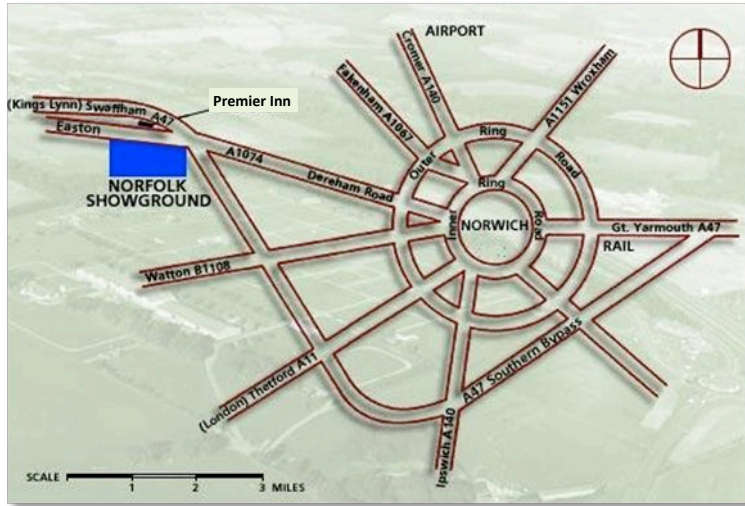

Larking Gowen City of Norwich Half Marathon

Sunday 15 April 2018 - Norfolk Showground - start 10:30am

The Norfolk Showground is located on the western outskirts of Norwich; please follow the directions below and look for the brown "Showground" signs on all major roads around Norwich. The full postal address is Norfolk Showground, Dereham Road, Costessey, Norwich, NR5 0TT.

From the North - take the A1 southbound to Newark. Take the A17 eastbound to King's Lynn via Sleaford, and then follow the A47 eastbound to Norwich

From the Midlands - follow the M6 eastbound to its junction with the M1. Take the A14 eastbound to Newmarket, and then the A11 northbound to Norwich

From London & the South West - follow the M25 to junction 27. Take the M11 northbound and then the A11 to Norwich

From the South East - follow the M25 to junction 28 and then take the A12 northbound to Ipswich. Follow the A14 westbound and then take the A140 northbound to Norwich