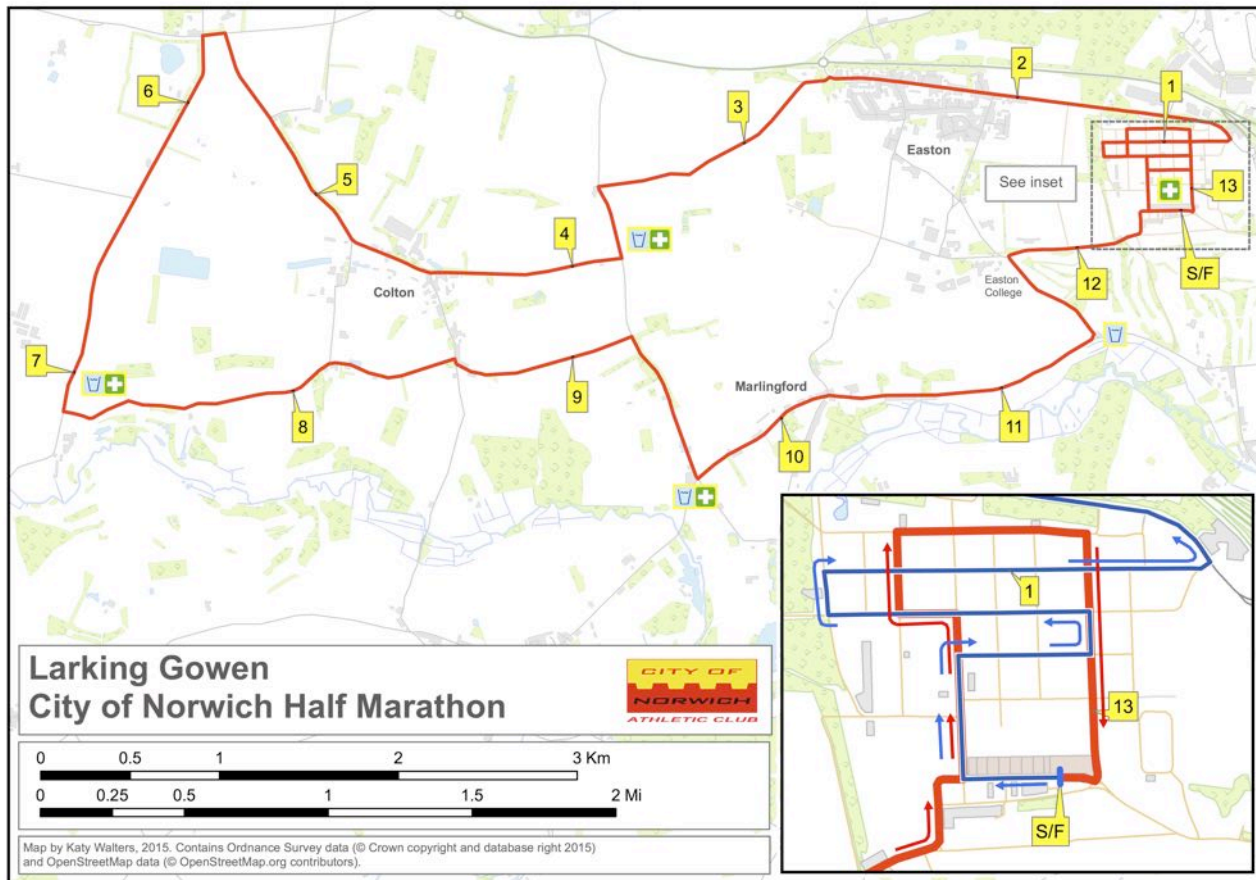

Larking Gowen City of Norwich Half Marathon

Sunday 15 April 2018 - Norfolk Showground - start 10:30am

The Norfolk Showground is located on the western outskirts of Norwich; please follow the directions below and look for the brown "Showground" signs on all major roads around Norwich. The full postal address is Norfolk Showground, Dereham Road, Costessey, Norwich, NR5 0TT.

From the North - take the A1 southbound to Newark. Take the A17 eastbound to King's Lynn via Sleaford, and then follow the A47 eastbound to Norwich

From the Midlands - follow the M6 eastbound to its junction with the M1. Take the A14 eastbound to Newmarket, and then the A11 northbound to Norwich

From London & the South West - follow the M25 to junction 27. Take the M11 northbound and then the A11 to Norwich

From the South East - follow the M25 to junction 28 and then take the A12 northbound to Ipswich. Follow the A14 westbound and then take the A140 northbound to Norwich

Course Details

Course Profile