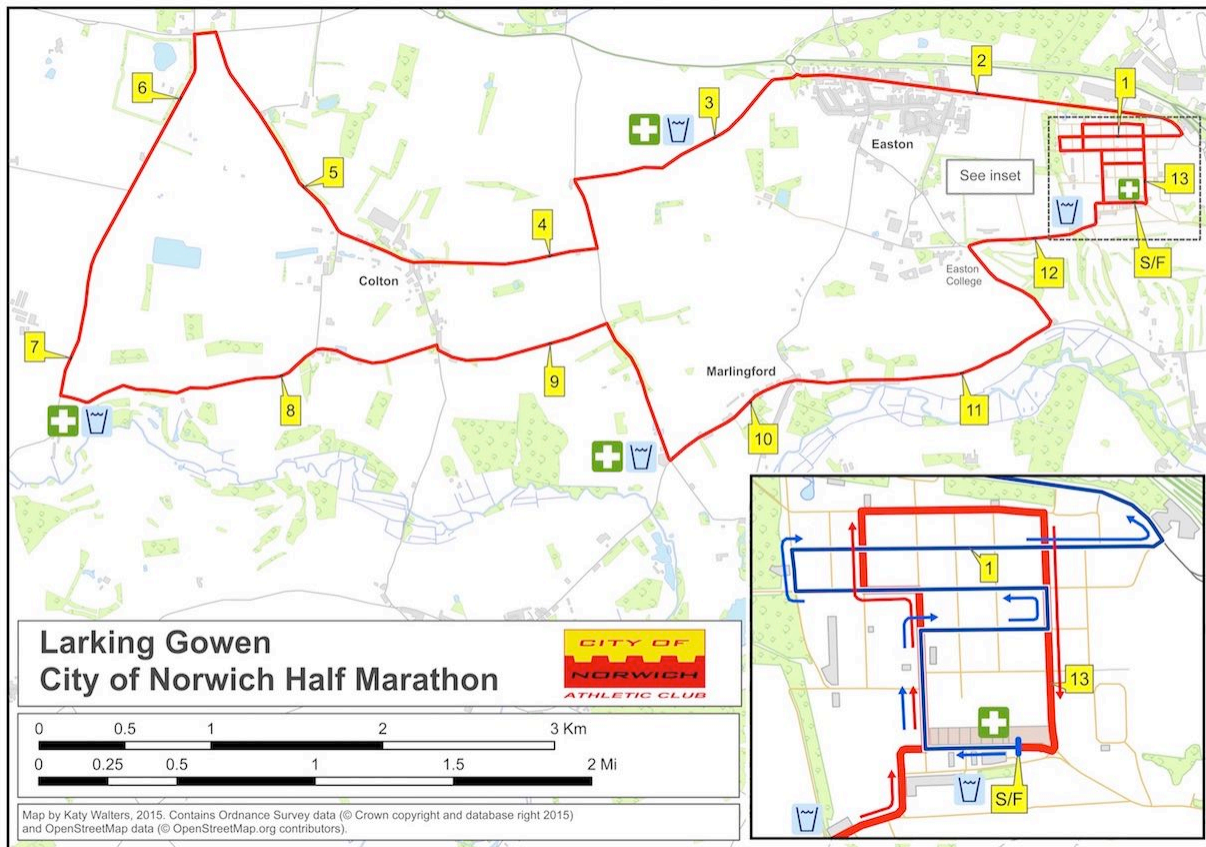

Larking Gowen City of Norwich Half Marathon

Sunday 15 April 2018 - Norfolk Showground - start 10:30am

Location

The **Norfolk Showground** is located on the western outskirts of Norwich, please see map below and look for the brown "Showground" signs on all major roads around Norwich.

The full postal address is **Norfolk Showground, Dereham Road, Costessey, Norwich, NR5 0TT.**

Course Details

Course Profile