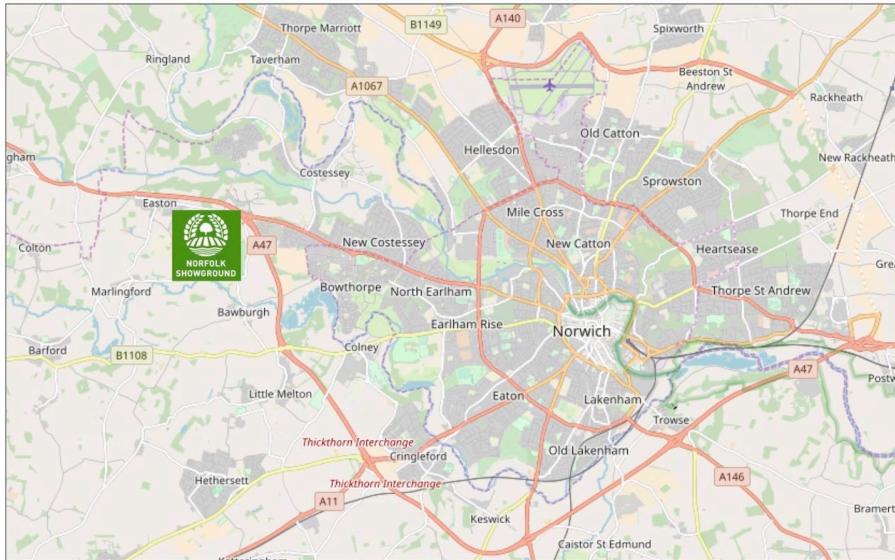

Larking Gowen City of Norwich Half Marathon

Sunday 15 April 2018 - Norfolk Showground - start 10:30am

Location

The **Norfolk Showground** is located on the western outskirts of Norwich, please see map below and look for the brown "Showground" signs on all major roads around Norwich.

The full postal address is **Norfolk Showground, Dereham Road, Costessey, Norwich, NR5 0TT.**

Course Details

Course Profile