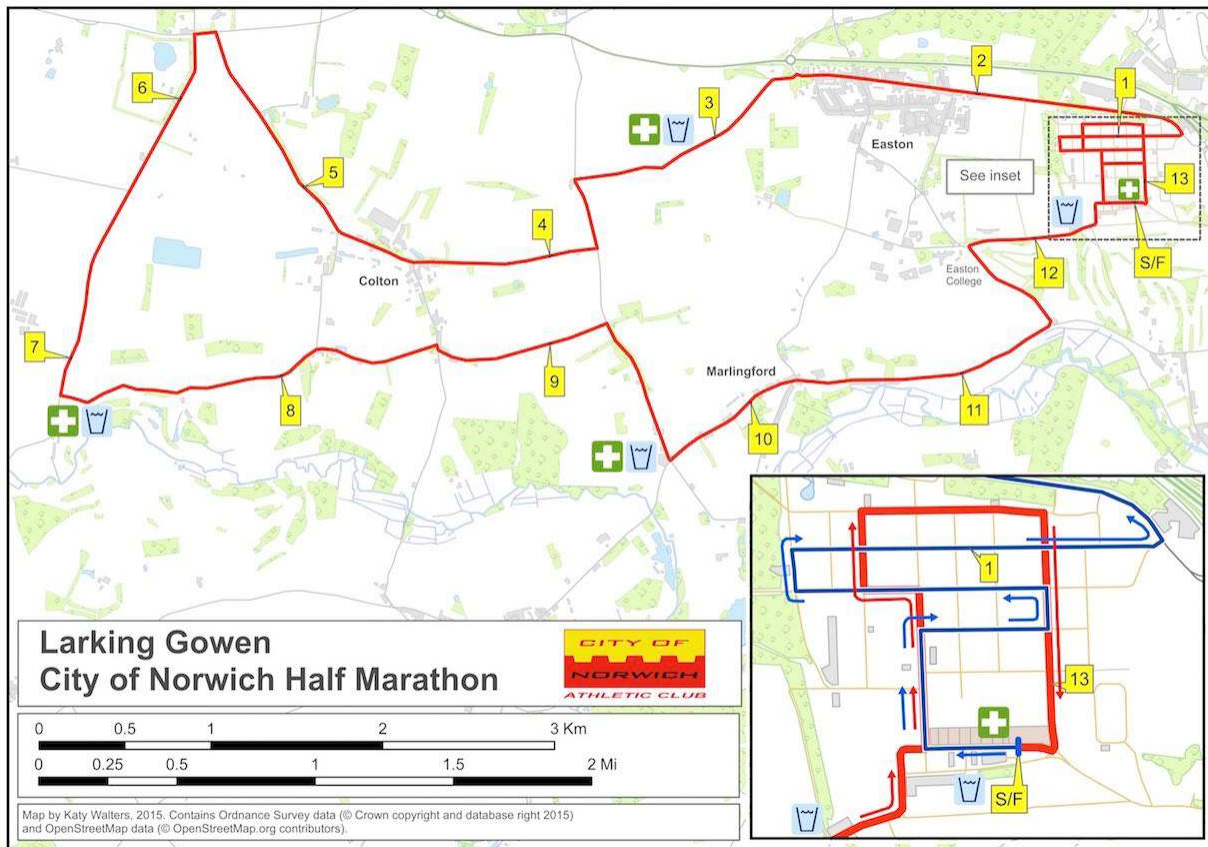

## Location

The **Norfolk Showground** is located on the western outskirts of Norwich, please see map below and look for the brown "Showground" signs on all major roads around Norwich.

The full postal address is **Norfolk Showground, Dereham Road, Costessey, Norwich, NR5 0TT.**

## Course Details