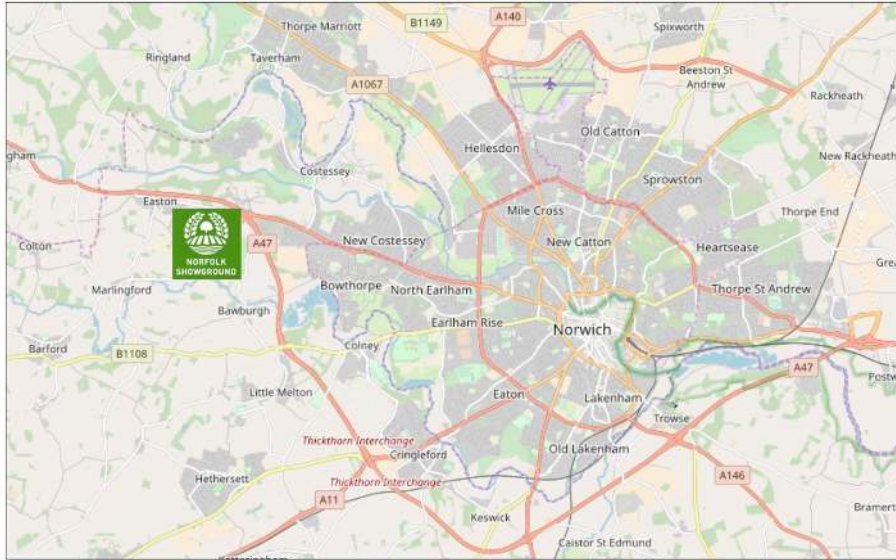

## Location

The **Norfolk Showground** is located on the western outskirts of Norwich, please see map below and look for the brown "Showground" signs on all major roads around Norwich.

The full postal address is **Norfolk Showground, Dereham Road, Costessey, Norwich, NR5 0TT.**