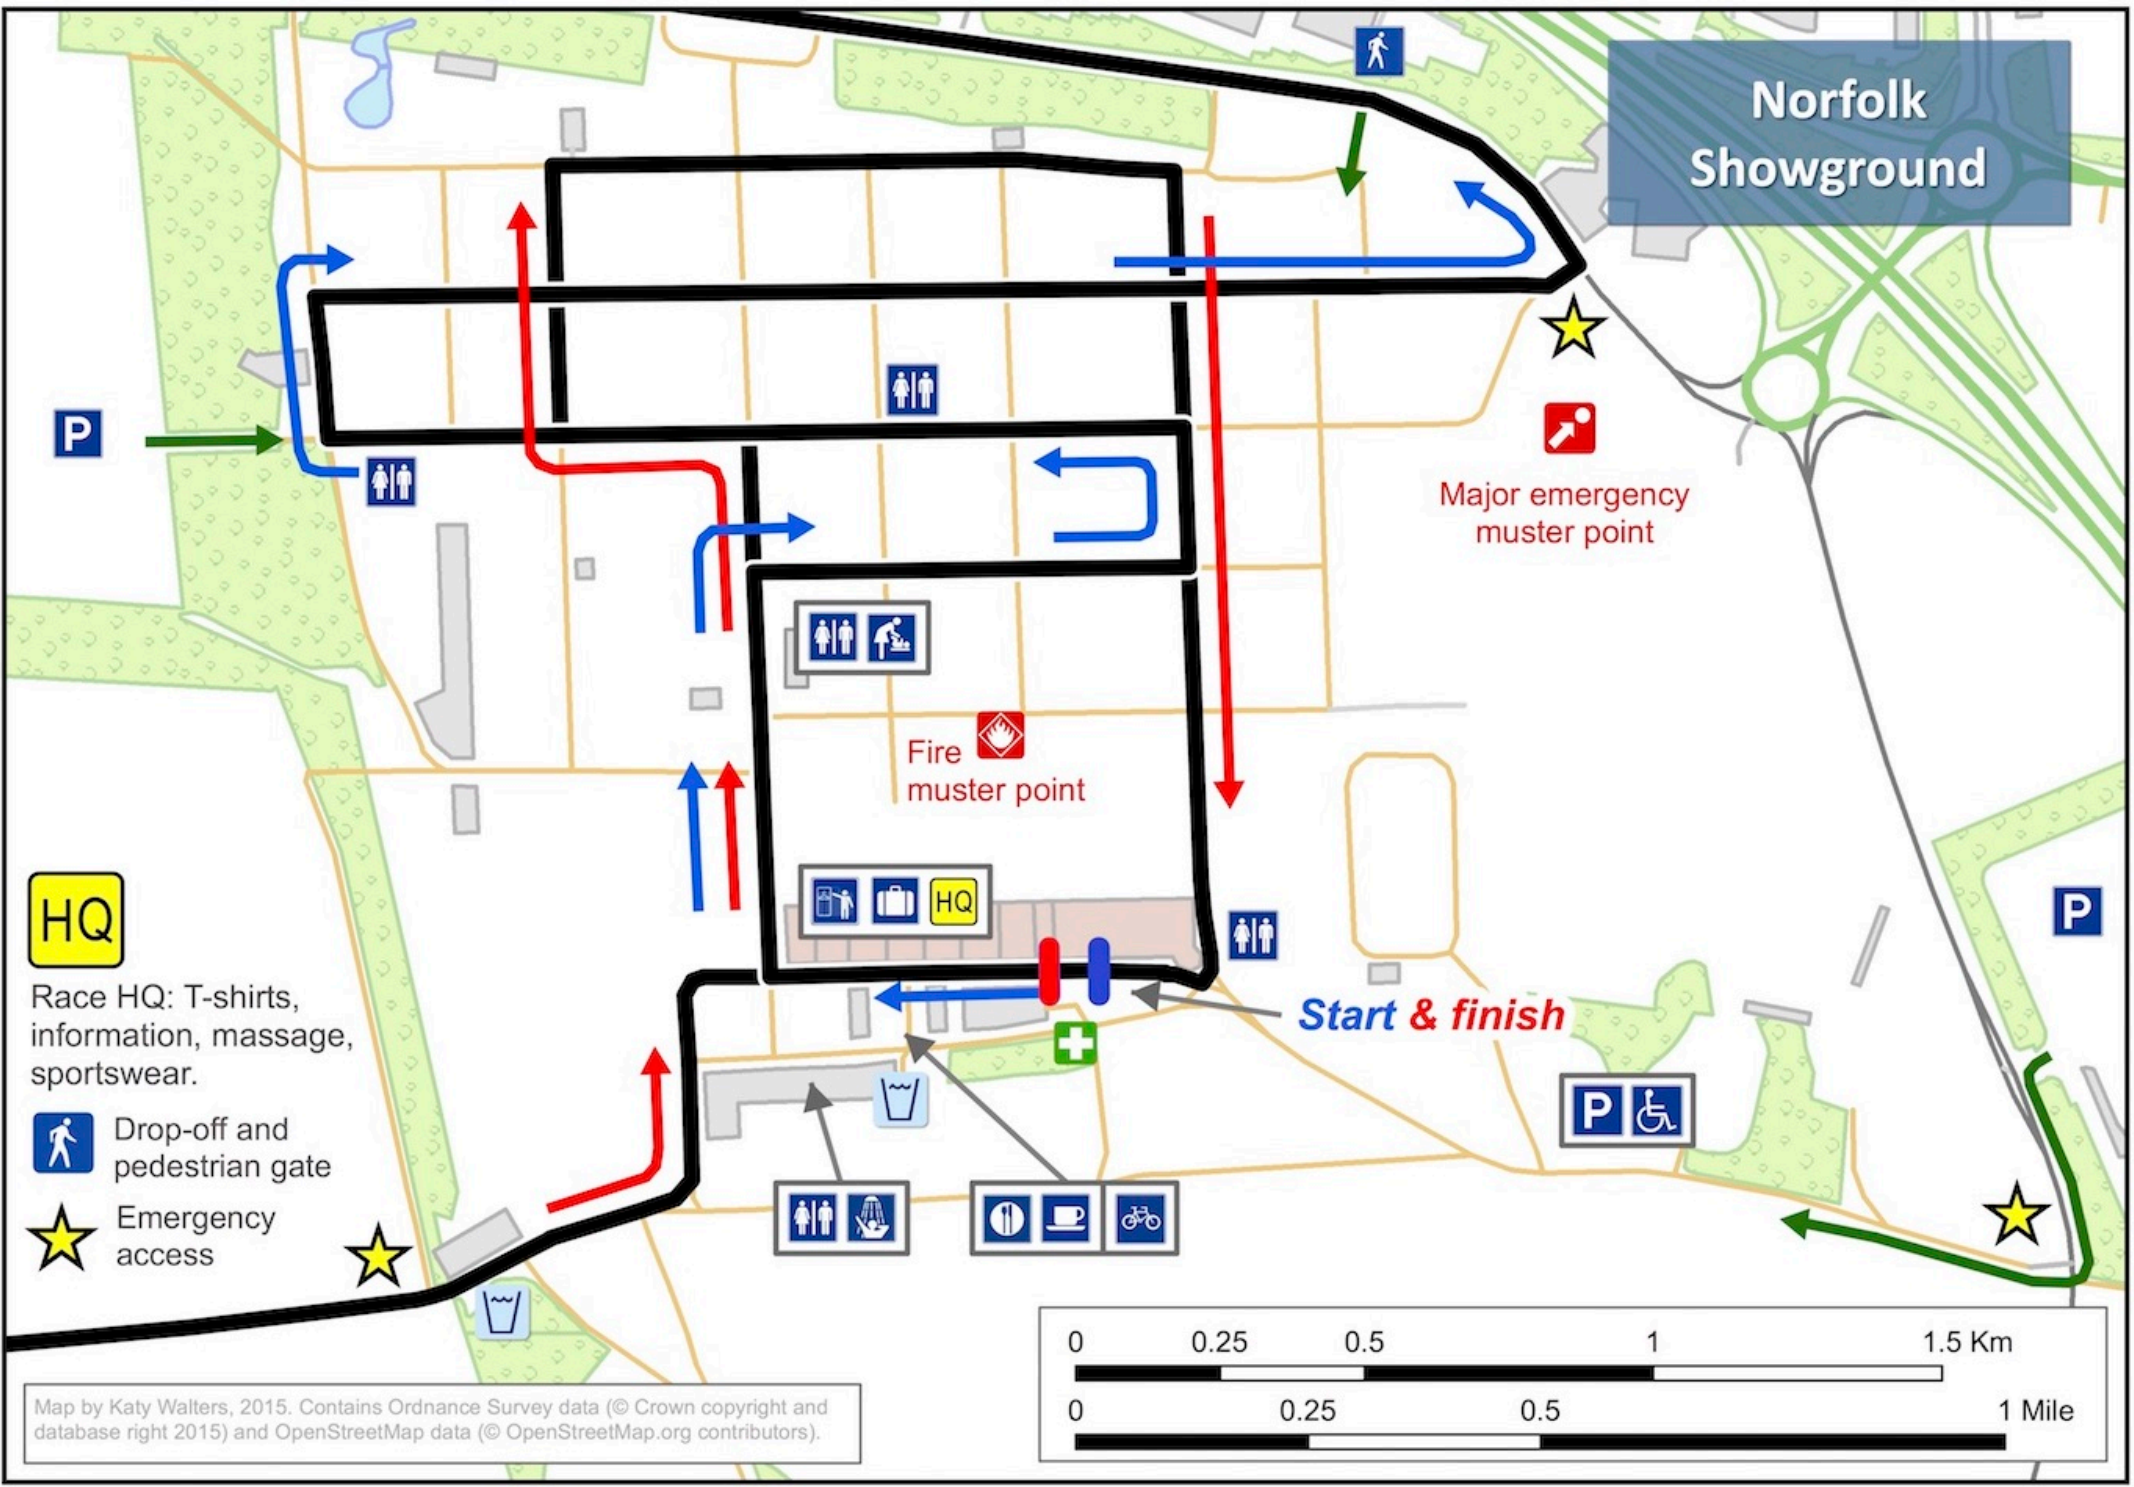

Norfolk Showground

HQ
Race HQ: T-shirts, information, massage, sportswear.

- Drop-off and pedestrian gate
- Emergency access

Map by Katy Walters, 2015. Contains Ordnance Survey data (© Crown copyright and database right 2015) and OpenStreetMap data (© OpenStreetMap.org contributors).