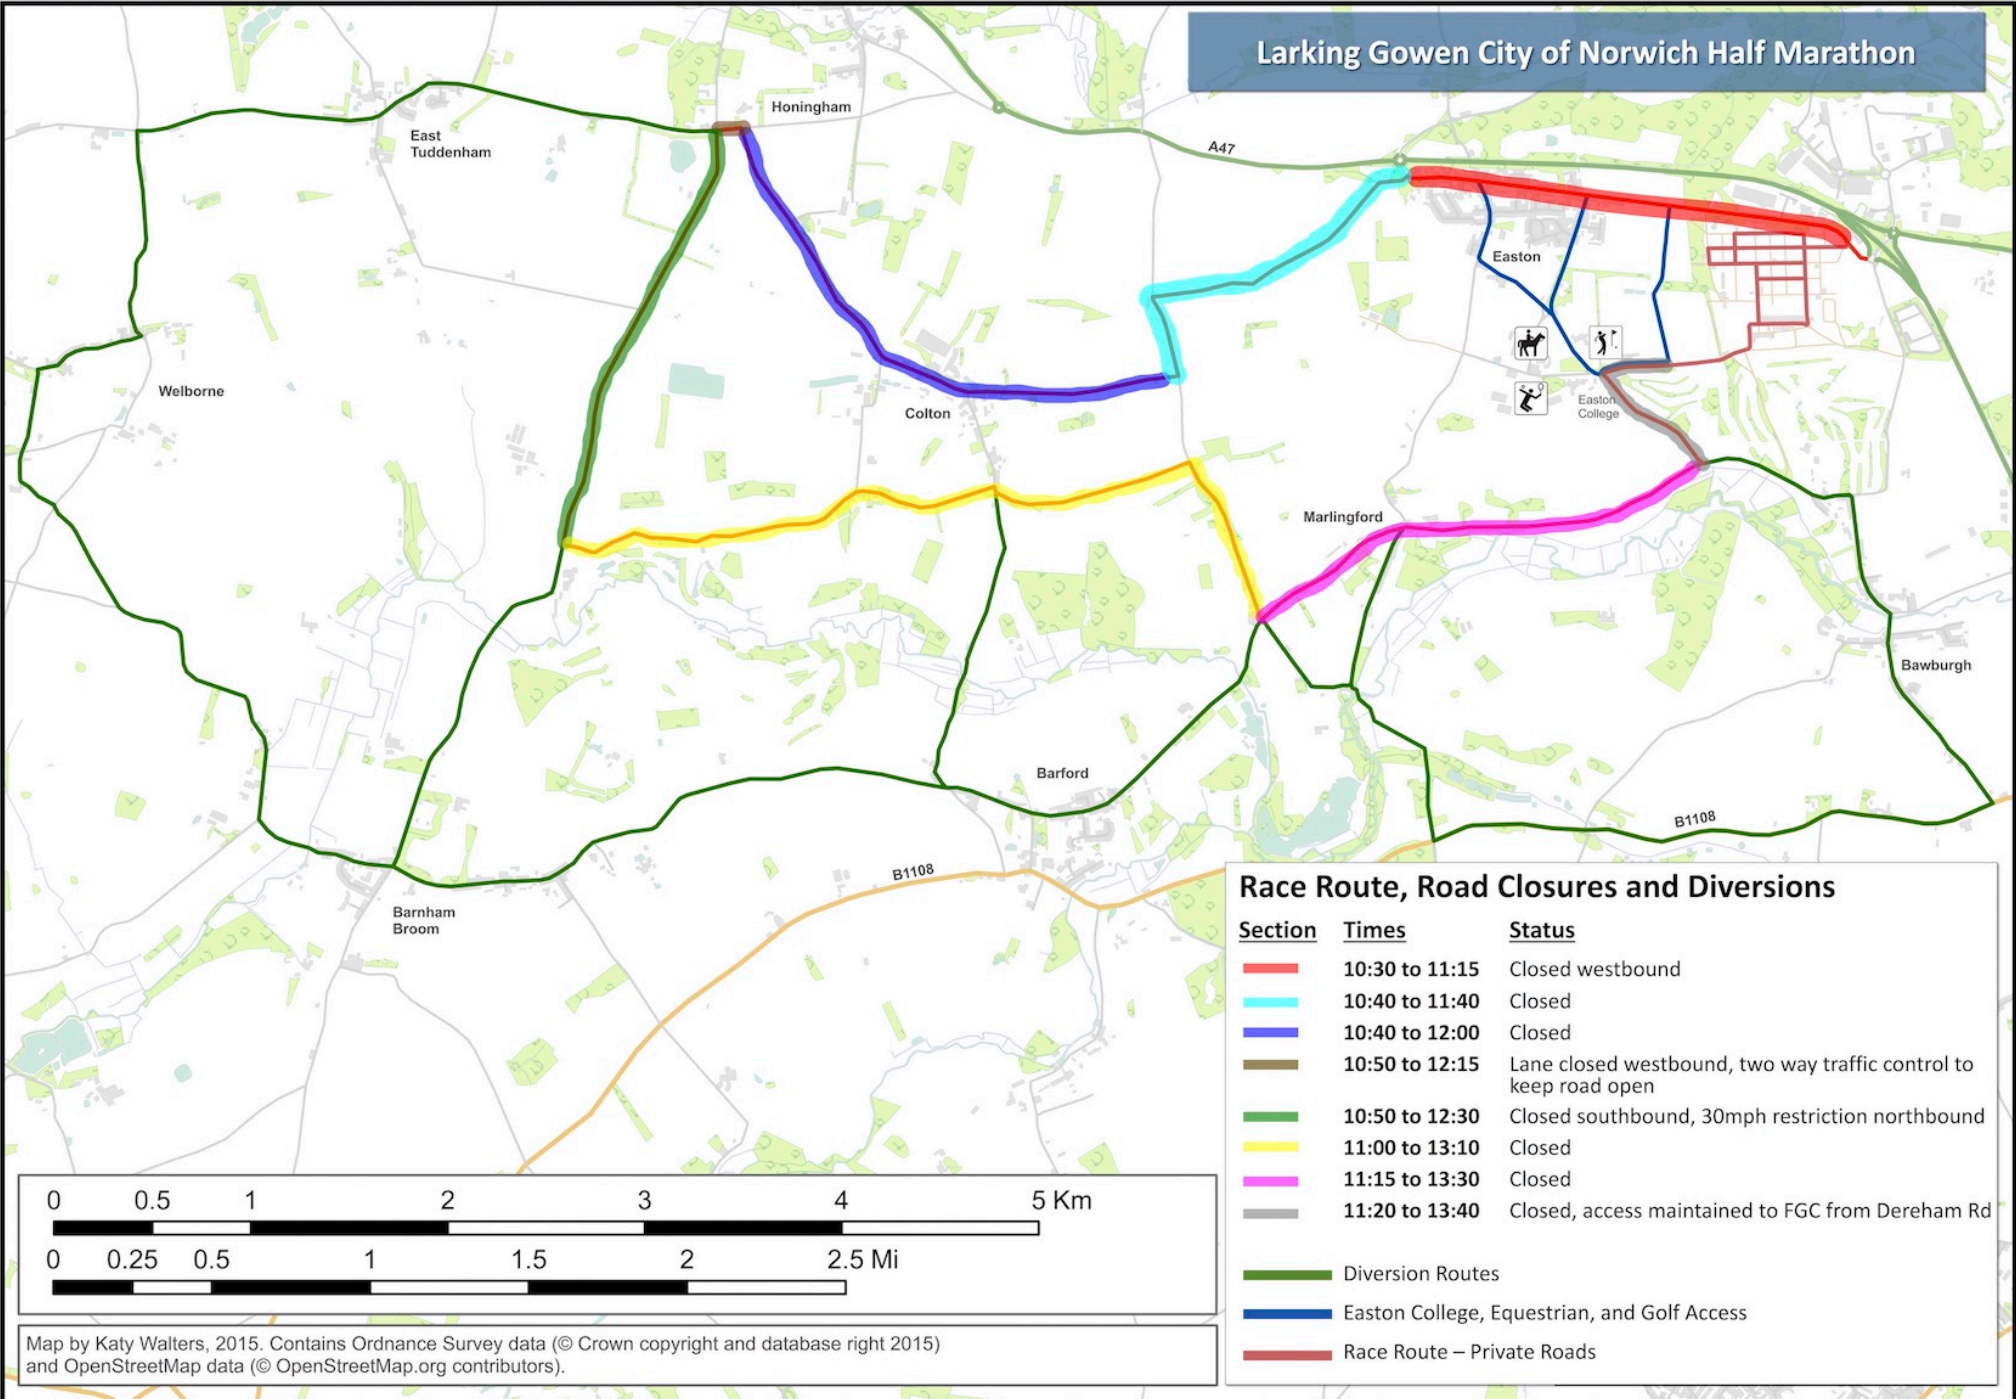

## Race Route, Road Closures and Diversions

Section	Times	Status
<span style="color: red;">█</span>	10:30 to 11:15	Closed westbound
<span style="color: cyan;">█</span>	10:40 to 11:40	Closed
<span style="color: blue;">█</span>	10:40 to 12:00	Closed
<span style="color: brown;">█</span>	10:50 to 12:15	Lane closed westbound, two way traffic control to keep road open
<span style="color: green;">█</span>	10:50 to 12:30	Closed southbound, 30mph restriction northbound
<span style="color: yellow;">█</span>	11:00 to 13:10	Closed
<span style="color: magenta;">█</span>	11:15 to 13:30	Closed
<span style="color: grey;">█</span>	11:20 to 13:40	Closed, access maintained to FGC from Dereham Rd
<span style="color: green;">█</span>		Diversion Routes
<span style="color: blue;">█</span>		Easton College, Equestrian, and Golf Access
<span style="color: red;">█</span>		Race Route – Private Roads

Map by Katy Walters, 2015. Contains Ordnance Survey data (© Crown copyright and database right 2015) and OpenStreetMap data (© OpenStreetMap.org contributors).