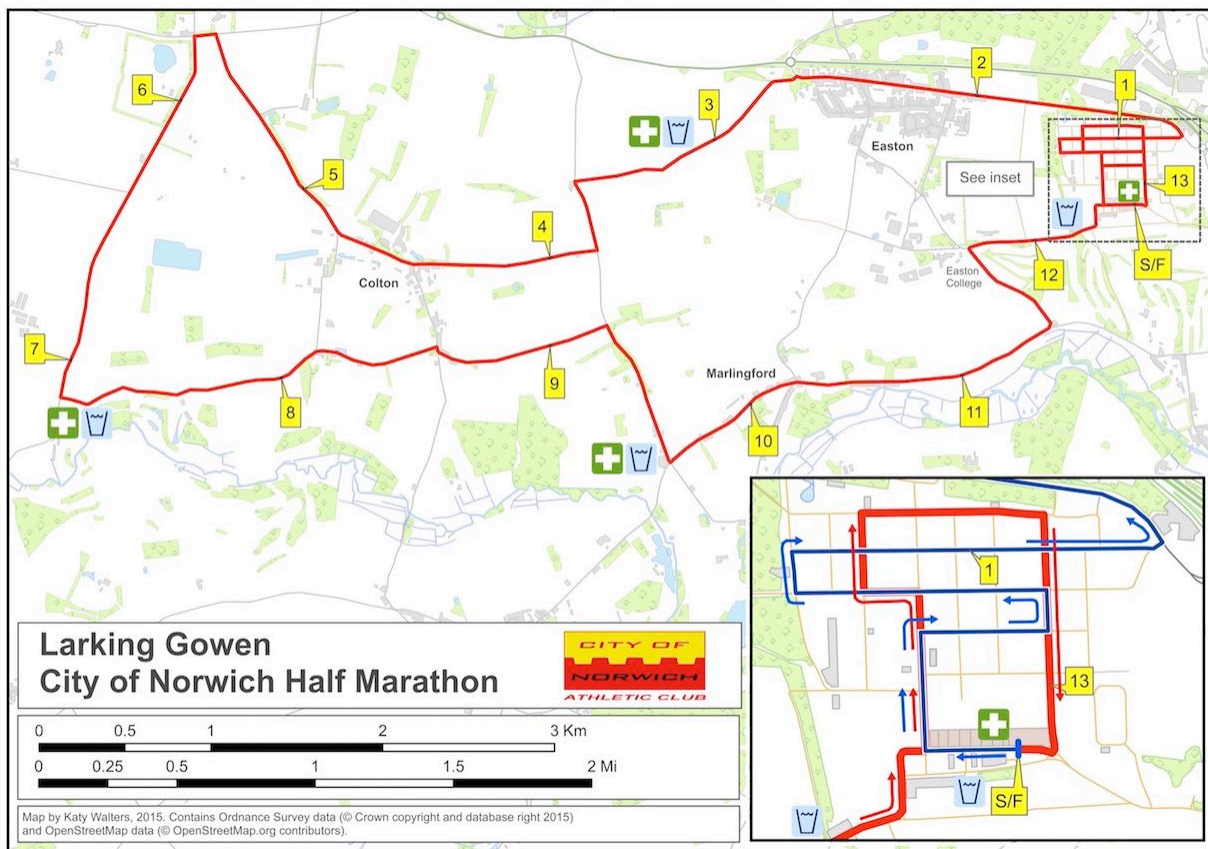

Larking Gowen City of Norwich Half Marathon

Sunday 7 April 2019 - Norfolk Showground - start 10:30am

Location

The **Norfolk Showground** is located on the western outskirts of Norwich, please see map below and look for the brown "Showground" signs on all major roads around Norwich.

The full postal address is **Norfolk Showground, Dereham Road, Costessey, Norwich, NR5 0TT.**

Course Details

Course Profile