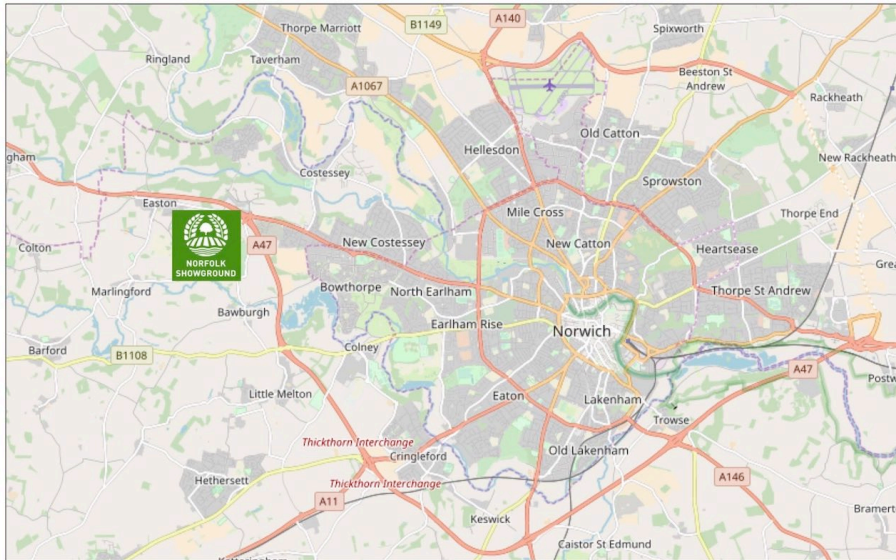

Larking Gowen City of Norwich Half Marathon

Sunday 7 April 2019 - Norfolk Showground - start 10:30am

Location

The **Norfolk Showground** is located on the western outskirts of Norwich, please see map below and look for the brown "Showground" signs on all major roads around Norwich.

The full postal address is **Norfolk Showground, Dereham Road, Costessey, Norwich, NR5 0TT.**

Course Details

Course Profile