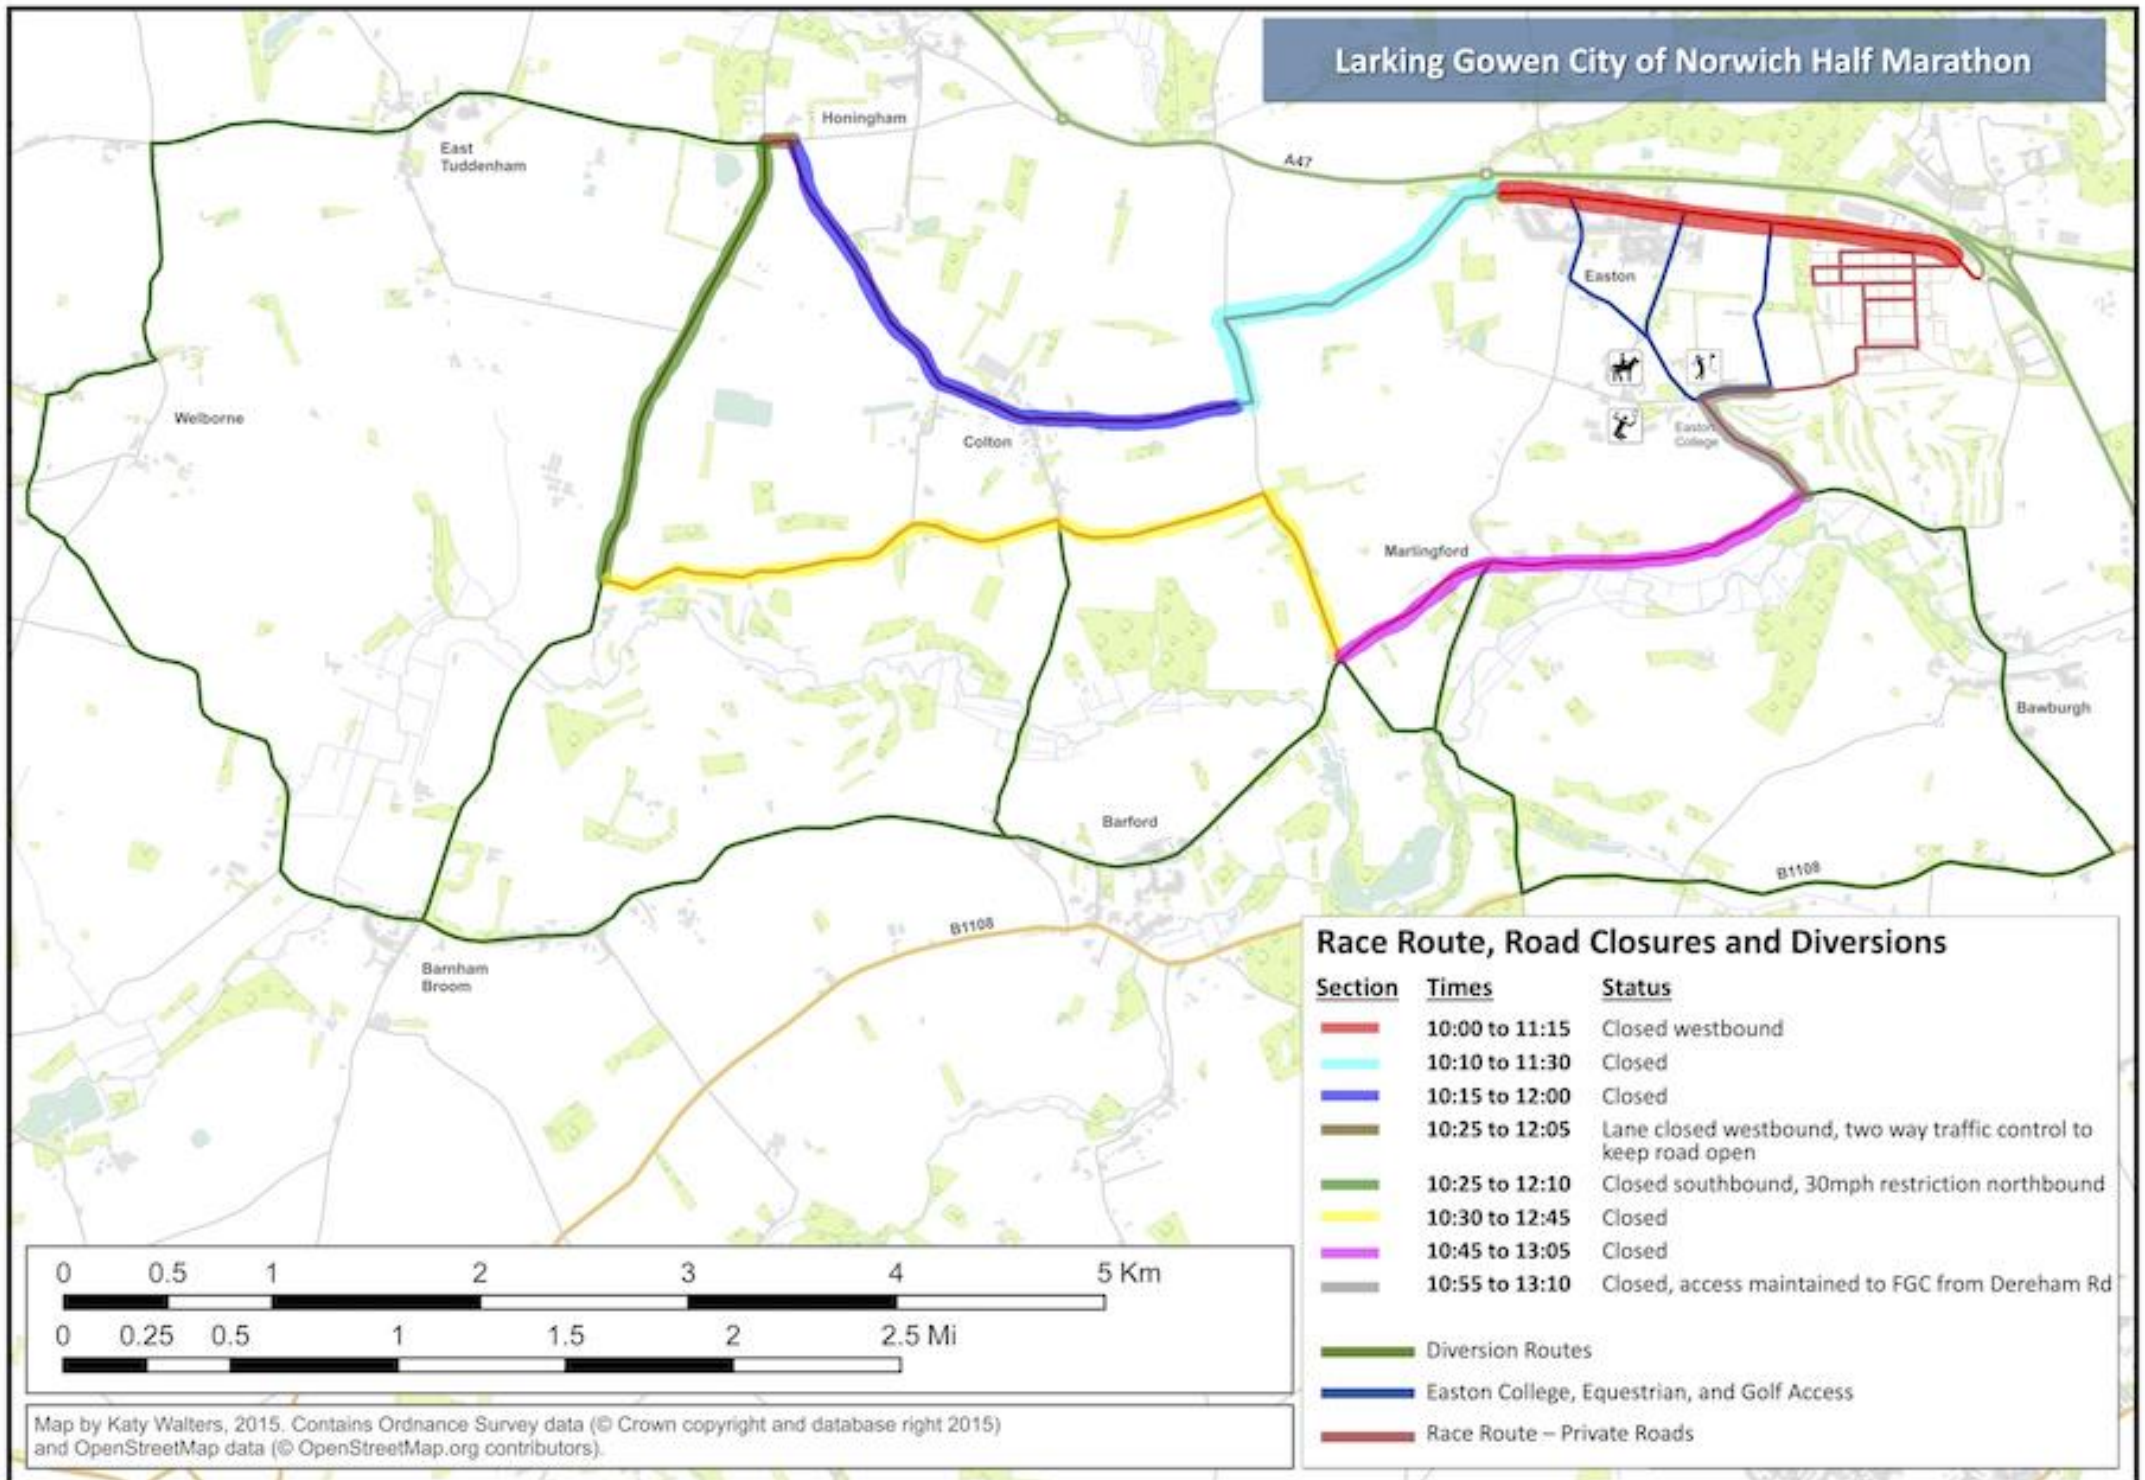

The course will again be a single lap as this greatly reduced the impact upon you as residents on and around the route.

In order to ensure the safety of runners, marshals and spectators a road closure order will be in force for the duration of the race between 10:00 and 13:10. However, as always, we maintain access for residents and businesses when safe to do so but would ask that if at all possible, travelling along any section of the route is avoided during the times indicated overleaf.

**The map of the route is shown inside this leaflet** and is marked to break the route into separate sections showing the times each section will be impacted and traffic restrictions apply. The single lap means that we are able to re-open each section as the last runner completes that section with roads returned to normal much more quickly.

## Race Route, Road Closures and Diversions

Section	Times	Status
	10:00 to 11:15	Closed westbound
	10:10 to 11:30	Closed
	10:15 to 12:00	Closed
	10:25 to 12:05	Lane closed westbound, two way traffic control to keep road open
	10:25 to 12:10	Closed southbound, 30mph restriction northbound
	10:30 to 12:45	Closed
	10:45 to 13:05	Closed
	10:55 to 13:10	Closed, access maintained to FGC from Dereham Rd
		Diversion Routes
		Easton College, Equestrian, and Golf Access
		Race Route – Private Roads