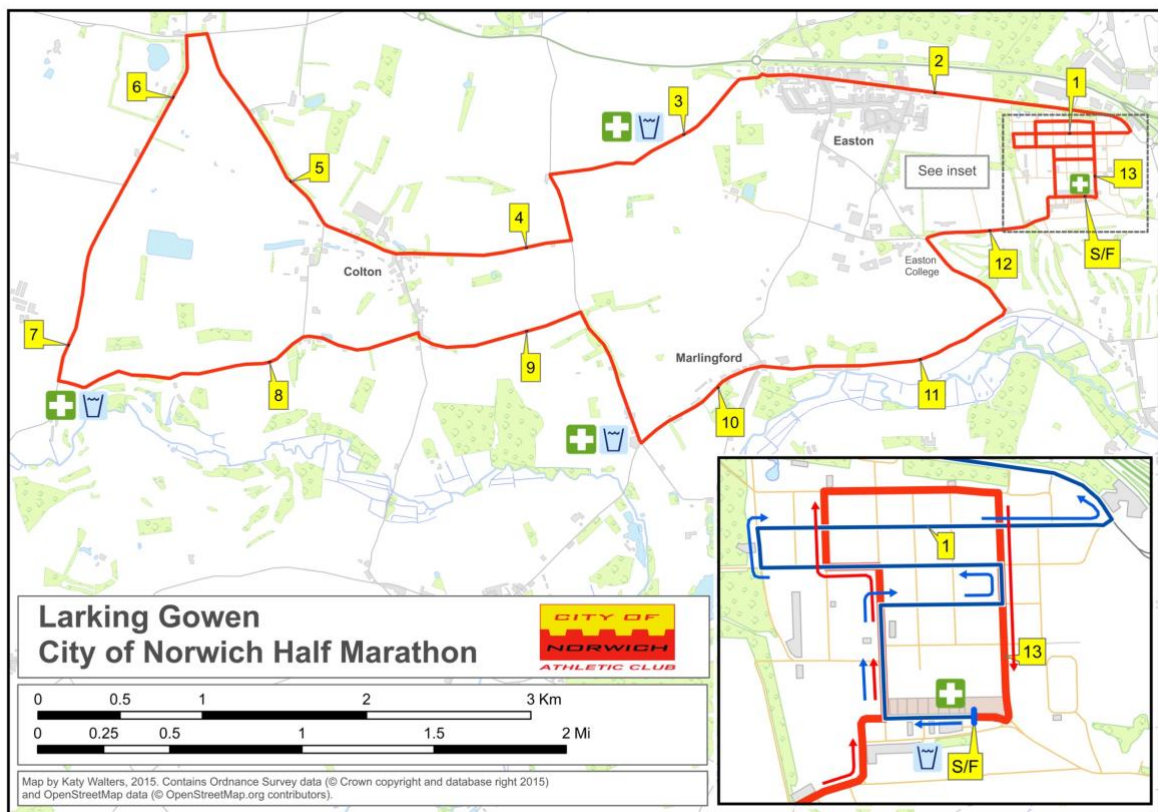

Larking Gowen City of Norwich Half Marathon

Sunday 13 June 2021 - Norfolk Showground

Location

The **Norfolk Showground** is located on the western outskirts of Norwich, please see map below and look for the brown "Showground" signs on all major roads around Norwich.

The full postal address is **Norfolk Showground, Dereham Road, Costessey, Norwich, NR5 0TT.**

Course Details

Course Profile