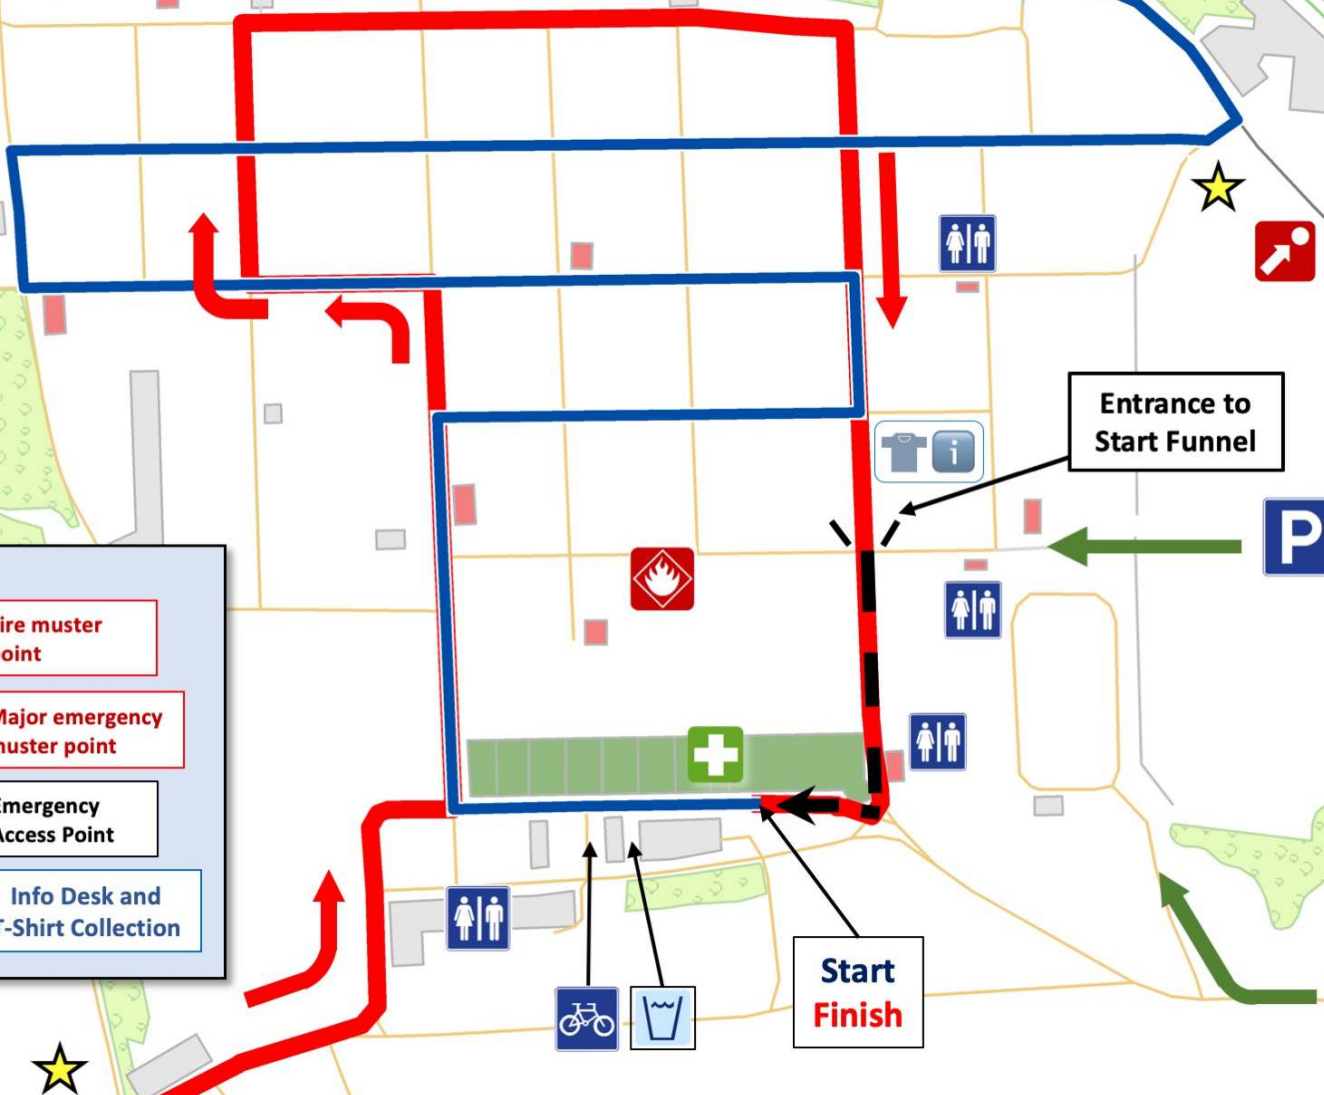

# Norfolk Showground

- Fire muster point
- Major emergency muster point
- Emergency Access Point
- Info Desk and T-Shirt Collection

Larking Gowen  
City of Norwich Half Marathon

Map by Katy Walters, 2021. Contains Ordnance Survey data (© Crown copyright and database right 2021) and OpenStreetMap data (© OpenStreetMap.org contributors).